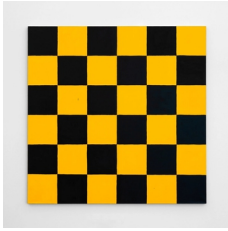

Merlin Carpenter
Warning Signs
27 March - 23 May 2026

Merlin Carpenter
Horse & Cart, 2023
Oil on linen
120 x 170 cm
47 1/4 x 66 7/8 in
(CARPE00001)

Merlin Carpenter
Horse, 2023
Oil on linen
120 x 170 cm
47 1/4 x 66 7/8 in
(CARPE00002)

Merlin Carpenter
Cart, 2023
Oil on linen
120 x 170 cm
47 1/4 x 66 7/8 in
(CARPE00003)

Merlin Carpenter
Art, 2023
Oil on linen
120 x 170 cm
47 1/4 x 66 7/8 in
(CARPE00004)

Merlin Carpenter
Polite Warning 1, 2024
Oil on linen
200 x 200 cm
78 3/4 x 78 3/4 in
(CARPE00005)

Merlin Carpenter
Polite Warning 2, 2024
Oil on linen
200 x 200 cm
78 3/4 x 78 3/4 in
(CARPE00006)

Merlin Carpenter
Polite Warning 3, 2024
Oil on linen
200 x 200 cm
78 3/4 x 78 3/4 in
(CARPE00007)

Merlin Carpenter