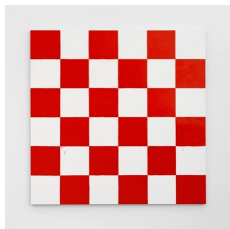

Merlin Carpenter
Warning Signs
27 March - 23 May 2026

Merlin Carpenter
Horse & Cart, 2023
Oil on linen
120 x 170 cm
47 1/4 x 66 7/8 in
(CARPE00001)

Merlin Carpenter
Horse, 2023
Oil on linen
120 x 170 cm
47 1/4 x 66 7/8 in
(CARPE00002)

Merlin Carpenter
Cart, 2023
Oil on linen
120 x 170 cm
47 1/4 x 66 7/8 in
(CARPE00003)

Merlin Carpenter
Art, 2023
Oil on linen
120 x 170 cm
47 1/4 x 66 7/8 in
(CARPE00004)

Merlin Carpenter
Polite Warning 1, 2024
Oil on linen
200 x 200 cm
78 3/4 x 78 3/4 in
(CARPE00005)

Merlin Carpenter
Polite Warning 2, 2024
Oil on linen
200 x 200 cm
78 3/4 x 78 3/4 in
(CARPE00006)

Merlin Carpenter
Polite Warning 3, 2024
Oil on linen
200 x 200 cm
78 3/4 x 78 3/4 in
(CARPE00007)

Merlin Carpenter