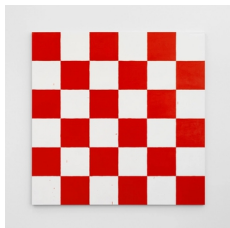

Merlin Carpenter
Warning Signs
27 March - 23 May 2026

Merlin Carpenter
Horse & Cart, 2023
Oil on linen
120 x 170 cm
47 1/4 x 66 7/8 in
(CARPE00001)

Merlin Carpenter
Horse, 2023
Oil on linen
120 x 170 cm
47 1/4 x 66 7/8 in
(CARPE00002)

Merlin Carpenter
Cart, 2023
Oil on linen
120 x 170 cm
47 1/4 x 66 7/8 in
(CARPE00003)

Merlin Carpenter
Art, 2023
Oil on linen
120 x 170 cm
47 1/4 x 66 7/8 in
(CARPE00004)

Merlin Carpenter
Polite Warning 1, 2024
Oil on linen
200 x 200 cm
78 3/4 x 78 3/4 in
(CARPE00005)